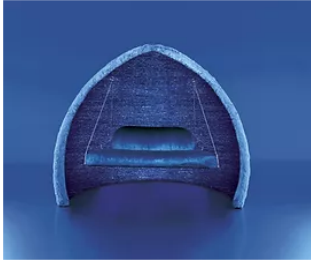

LUCA SACCHETTI

01

02

DREAMS

01 The Crib - rocking sofa - 2004 - dimensions: maximum height 192 cm (75.7 in) - max depth 150 cm (59.1 in) - maximum width 240 cm (94.6 in) - seat width 154 cm (60.7 in) - seat depth 70 cm (27.6 in) - seat height 45 cm (17.7 in)

02 The Shelter 1 - double bed - 2004 - dimensions: 185 x 220 cm (72.9 x 86.7 in) - head height 168 cm (66.2 in) - footboard height 78 cm (30.7 in)

03

04

DREAMS

03 The Shelter 2 - tete à tete single bed - 2004 - dimensions: 95 x 220 cm (37.4 x 86.7 in) - heads height 168 cm (66.2 in).

04 The Shelter 3 - single bed - 2004 - dimensions: 220 x 95 cm (86.7 x 37.4 in) - side height 168 cm (66.2 in)

DREAMS

05

05 Home Sweet Pool - sofa/bed - 2004 - dimensions: external 180 x 210 cm (71.0 x 82.7 in) - internal 130 x 195 cm (51.2 x 76.8) - height 43 cm (17.0 in)