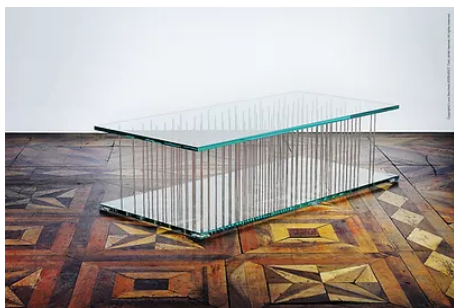

02 The Gift of Good Fairies - table - 2010 - height of 75 cm (29.5 in) - conical base in transparent full acrylic with a diameter of 60 cm (23.6 in) (at ground height) and 22 cm (8.8 in) (at table height) - supporting surface in crystal 2 cm (0.8 in) thick and 140 cm (55.1 in) of diameter inserted into the base thanks to a hole made in its center

03

04

SLEEPING BEAUTY

03 The Sleeping Castle - armchair - 2010 - width and a depth of 60 cm (23.6 in) - seat high 40 cm (15.7 in) - two sides: maximum height 80 cm (31.4 in)

04 The Bed of Aurora - armchair - 2010 - acrylic cone high 160 cm (63.0 in) - semi spherical seat made in polyurethane and covered by fabric of a diameter of 100 cm (39.3 in) and height 30 cm (11.8 in) - base made by acrylic disc with a thickness of 2 cm (0.8 in) and a diameter of 140 cm (55.1 in) - music diffused by two micro-cases located into a cylinder with a diameter of 20 cm (7.9 in) and placed at a height of 170 cm (66.9 in), centered in the cone - diffuser connected and supported by a chromium-plated metallic tube with a maximum height of 215 cm (84.6 in) surmounting the structure and anchored to the rear part of the cone base where is located an amplifier.

SLEEPING BEAUTY

05

05 The Forest of Thorns - coffee-table - 2010 - crystal base and surface thick 2 cm (0.8 in) - surface supported by 91 stainless steel tubes inserted into 91 holes along the base and anchored with a special glue - dimensions: width and depth 150 x 70 cm (59 x 27.5 in) - height 40 cm (15.7 in)

06

SLEEPING BEAUTY

06 The Kiss - chaise longue - 2010 - sitting area and base in acrylic, 2cm(0.8 in) thick - sitting area supported by 105 polished stainless steel tubes inserted into 105 holes on a base and on the sitting