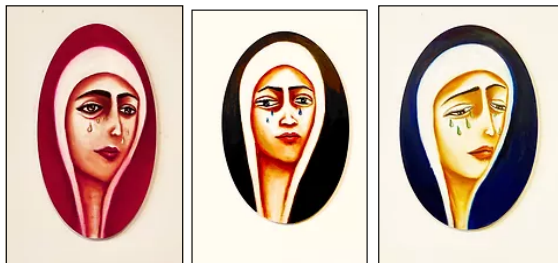

LUCA SACCHETTI

01

02

03

THE WEEPING VIRGINS

- 01 The Weeping Virgins 1 - 2020/21 - oval - 90 x 50 cm (35.4 x 19.7 in) - oil on canvas glued on wood
02 The Weeping Virgins 2 - 2020/21 - oval - 90 x 60 cm (35.4 x 23.6 in) - oil on canvas glued on wood
03 The Weeping Virgins 3 - 2020/21 - oval - 95 x 65 cm (37.4 x 25.6 in) - oil on canvas glued on wood

04

05

06

THE WEEPING VIRGINS

- 04 The Weeping Virgins 4 - 2020/21 - oval - 90 x 48 cm (35.4 x 18.9 in) - oil on canvas glued on wood
05 The Weeping Virgins 5 - 2020/21 - oval - 75 x 47 cm (29.5 x 18.5 in) - oil on canvas glued on wood
06 The Weeping Virgins 6 - 2020/21 - oval - 100 x 50 cm (39.4 x 19.7 in) - oil on canvas glued on wood

07

THE WEEPING VIRGINS

- 07 The Weeping Virgins 7 - 2020/21 - round - Ø 56 cm (22.0 in) - oil on canvas glued on wood